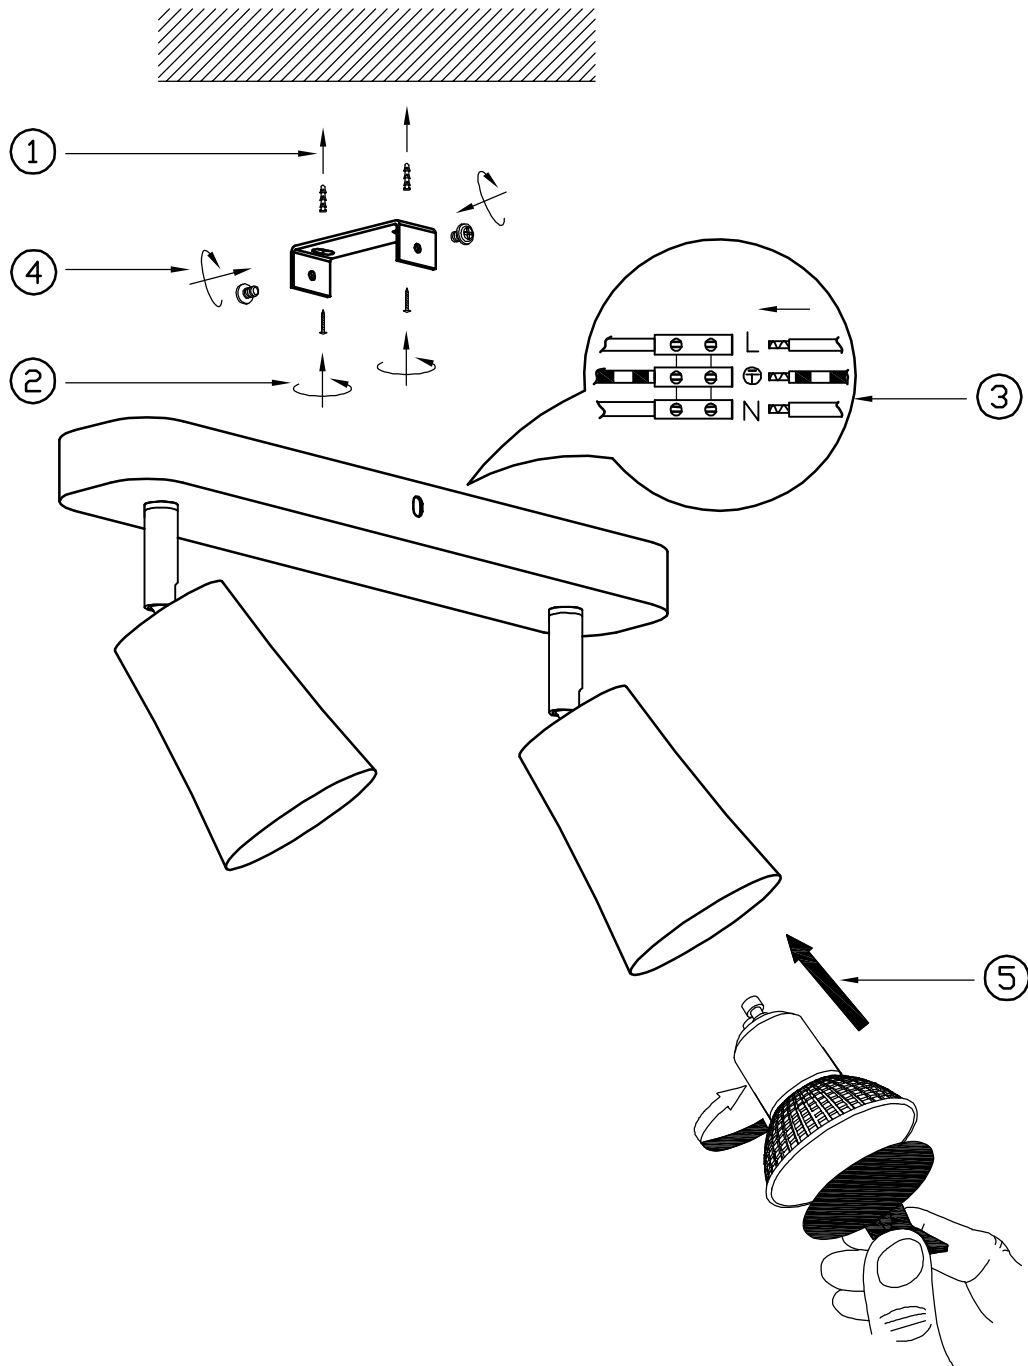

ITEM NO.: ALVEY SP2B

240V~50Hz GU10 MAX.9Wx2

NOTE: GLOBE NOT INCLUDED

Telbix.

Disclaimer:

Tools not included

Shade ring attached on lamp holder

Globe(s) not included

IMPORTANT

Must be installed
by a qualified
electrical contractor.
Install in accordance
with AS/NZ3000