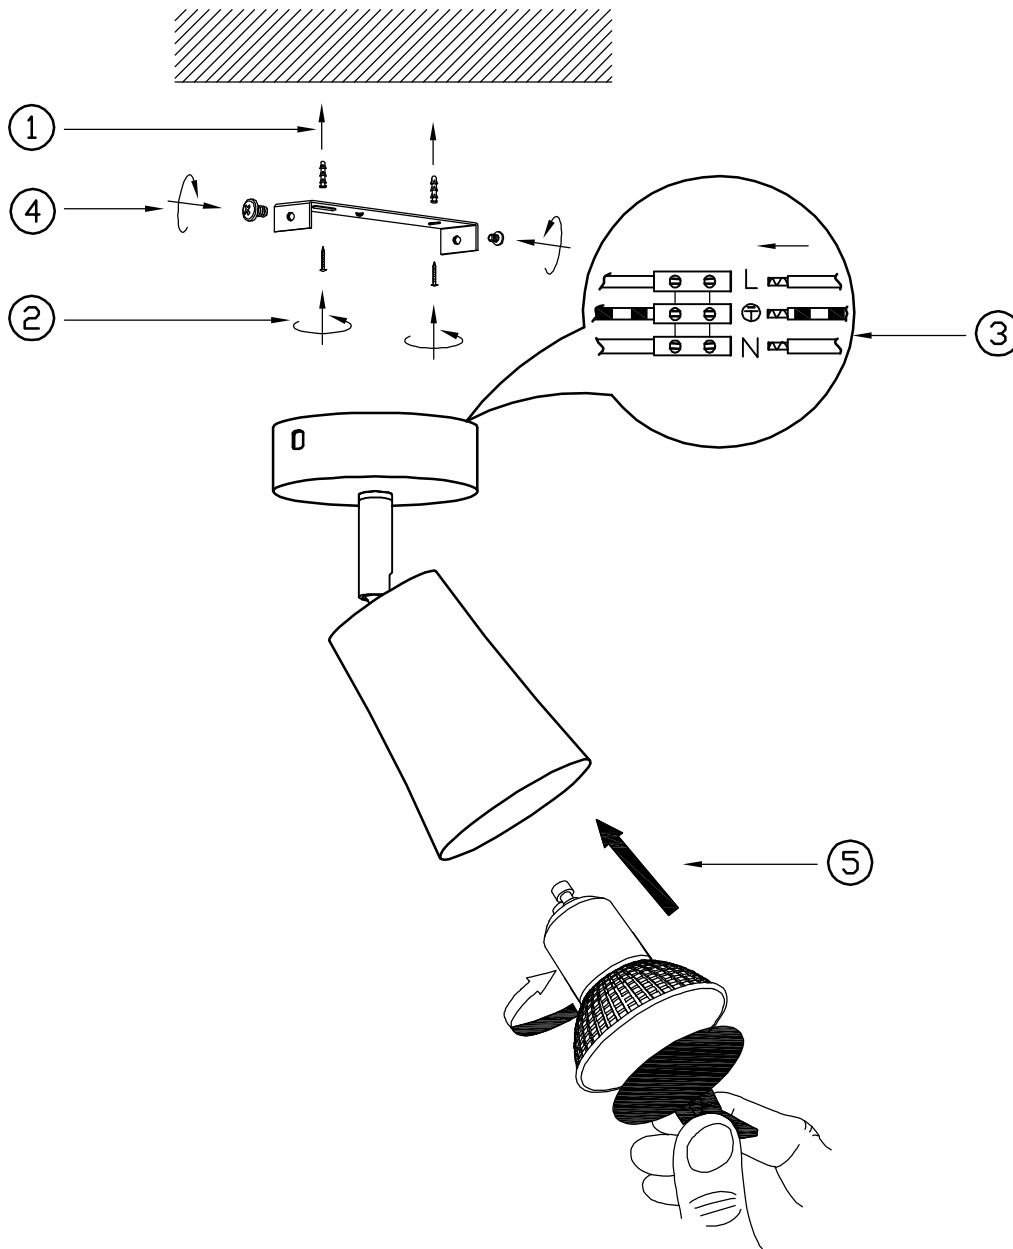

# ITEM NO.: ALVEY SP1

240V~50Hz GU10 MAX.9Wx1

**NOTE: GLOBE NOT INCLUDED**

**Telbix.**

- Disclaimer:
- Tools not included
  - Shade ring attached on lamp holder
  - Globe(s) not included

**IMPORTANT**  
Must be installed  
by a qualified  
electrical contractor.  
Install in accordance  
with AS/NZ3000