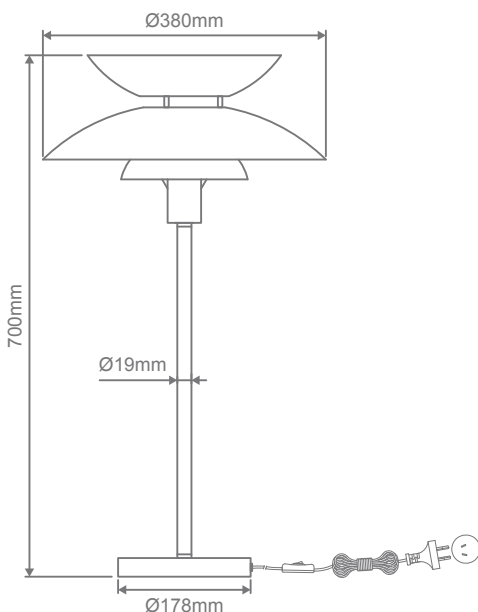

Allegra TL Metal Table Lamp

Description

ALLEGRA-TL table lamp Series combines a stylish metal base, thin metal frame and a three-tier shade, which offers a modern anti-glare appearance for most modern interior decors. Ideal as a feature lamp in living rooms and bedrooms. Featuring painted Matt White, Matt Black or Brushed Chrome finishes. Part of a family of matching pendant, table lamp and floor lamp.

Specification Features

Input Voltage: 240V
 Power (W): 25W LED Max
 Requires: 1xE27 Globe (Not Included)

Diagrams / Additional

Item No.	Variant		
	Blk	Wht	Schr
ALLEGRA-TL	22704	22705	22706