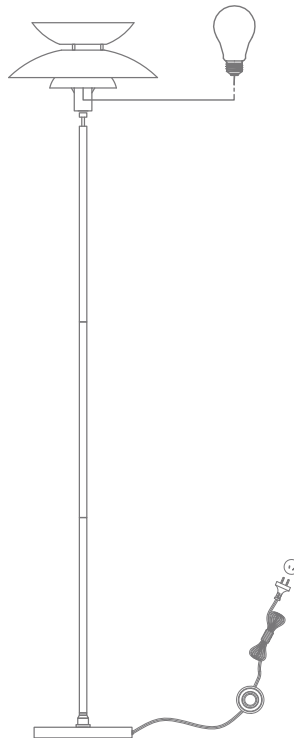

## ALLEGRA FL

Variants

Blk	Wht	Schr	Item No.
22707	22708	22709	ALLEGRA-FL

Thank you for purchasing your new ALLEGRA Floor Lamp, Please take the time to read and understand the instruction sheet below. Failure to do so may void warranty.

### Specifications

Voltage:	240V	Power:	60W Max	Requires:	1xE27 Globe (Not Included)
----------	------	--------	---------	-----------	----------------------------

1.

2.

3.

4.

5.

**Note:** -The lamp must be installed by professional electrician  
-Ensure the power supply is switched off before fitting this product