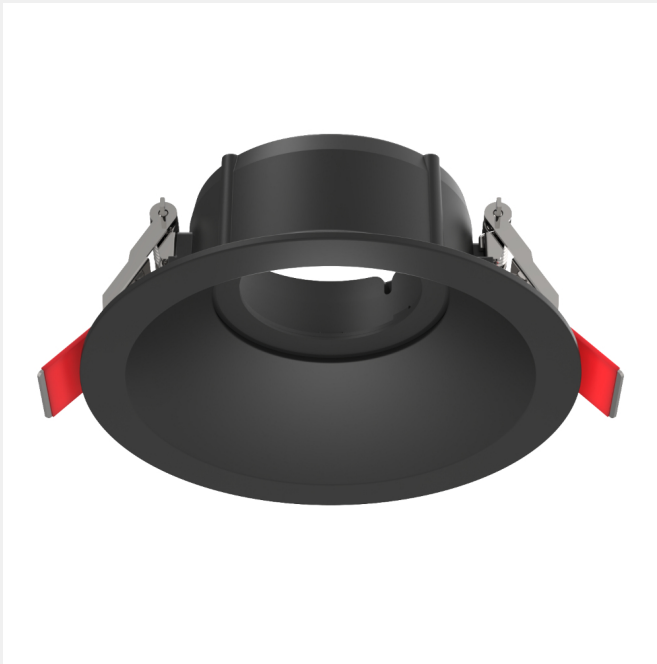

## 613 FRAME ONLY

telbix.

### LIGHT SOURCE

Globe / Light Source qty

1

Globe / Light Source included

No

### COLOUR AND MATERIAL

Fixture Material

Aluminium

### PRODUCT DIMENSIONS

Fixture Height (cm)

4.5

Cut Out (cm)

9