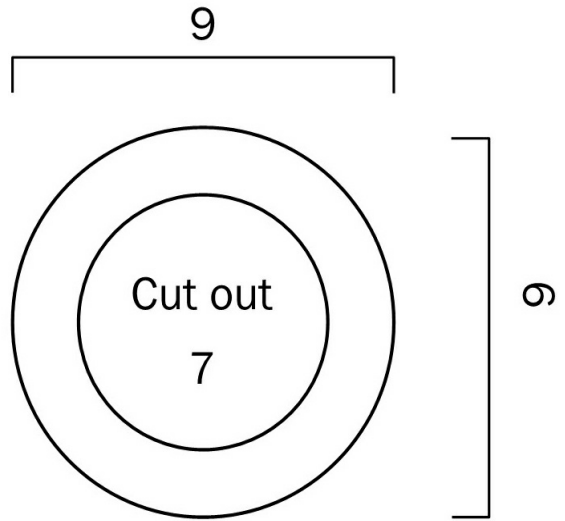

601 DOWNLIGHT FRAME ONLY

LIGHT SOURCE

Globe / Light Source qty

1

Globe / Light Source included

No

SPECIFICATIONS

IP rating

Fixture Material

Aluminium

PRODUCT DIMENSIONS

Fixture Height (cm)

2.5

Cut Out (cm)

7

WARRANTY