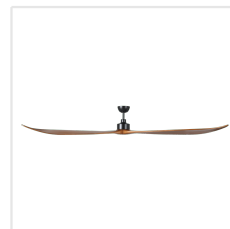

20619428 CURRUMBIN

Contact | Support
eglo.com/en/eglo-worldwide

General Information

| | |
|-----------------|---------------|
| Material number | 20619428 |
| EAN/UPC | 9008606299225 |

Dimensions

| | |
|--|------|
| Article Diameter (in mm/in) | 2540 |
| Height - ceiling to bottom of blade (in mm/in) | 381 |
| Canopy Diameter (in mm/in) | 168 |

Fan

| | |
|--------------------|----------------|
| Motor Type | DC |
| Wattage | 45 |
| Operation Voltage | 220-240V, 50Hz |
| Enclosure Colour | black matt |
| Enclosure Material | steel |
| Number of blades | 3 |
| Downrods optional | 202979, 202977 |