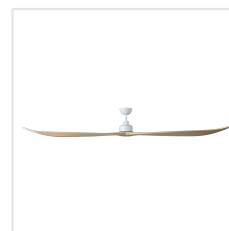

20619421 CURRUMBIN

Contact | Support
eglo.com/en/eglo-worldwide

General Information

Material number	20619421
EAN/UPC	9008606299218

Dimensions

Article Diameter (in mm/in)	2540
Height - ceiling to bottom of blade (in mm/in)	381
Canopy Diameter (in mm/in)	168

Fan

Motor Type	DC
Wattage	45
Operation Voltage	220-240V, 50Hz
Enclosure Colour	white matt
Enclosure Material	steel
Number of blades	3
Downrods optional	203376, 203375

Performance

	1 (low)	2	3	4	5	6
Watts/Air Volume (1)	13.5	16.2	21.3	28.3	32	43.3
Turns per minute (1)	54	59	65	71	76	81
Air Movement m3/Hr (1)	21306	23122	24221	26419	28517	31619