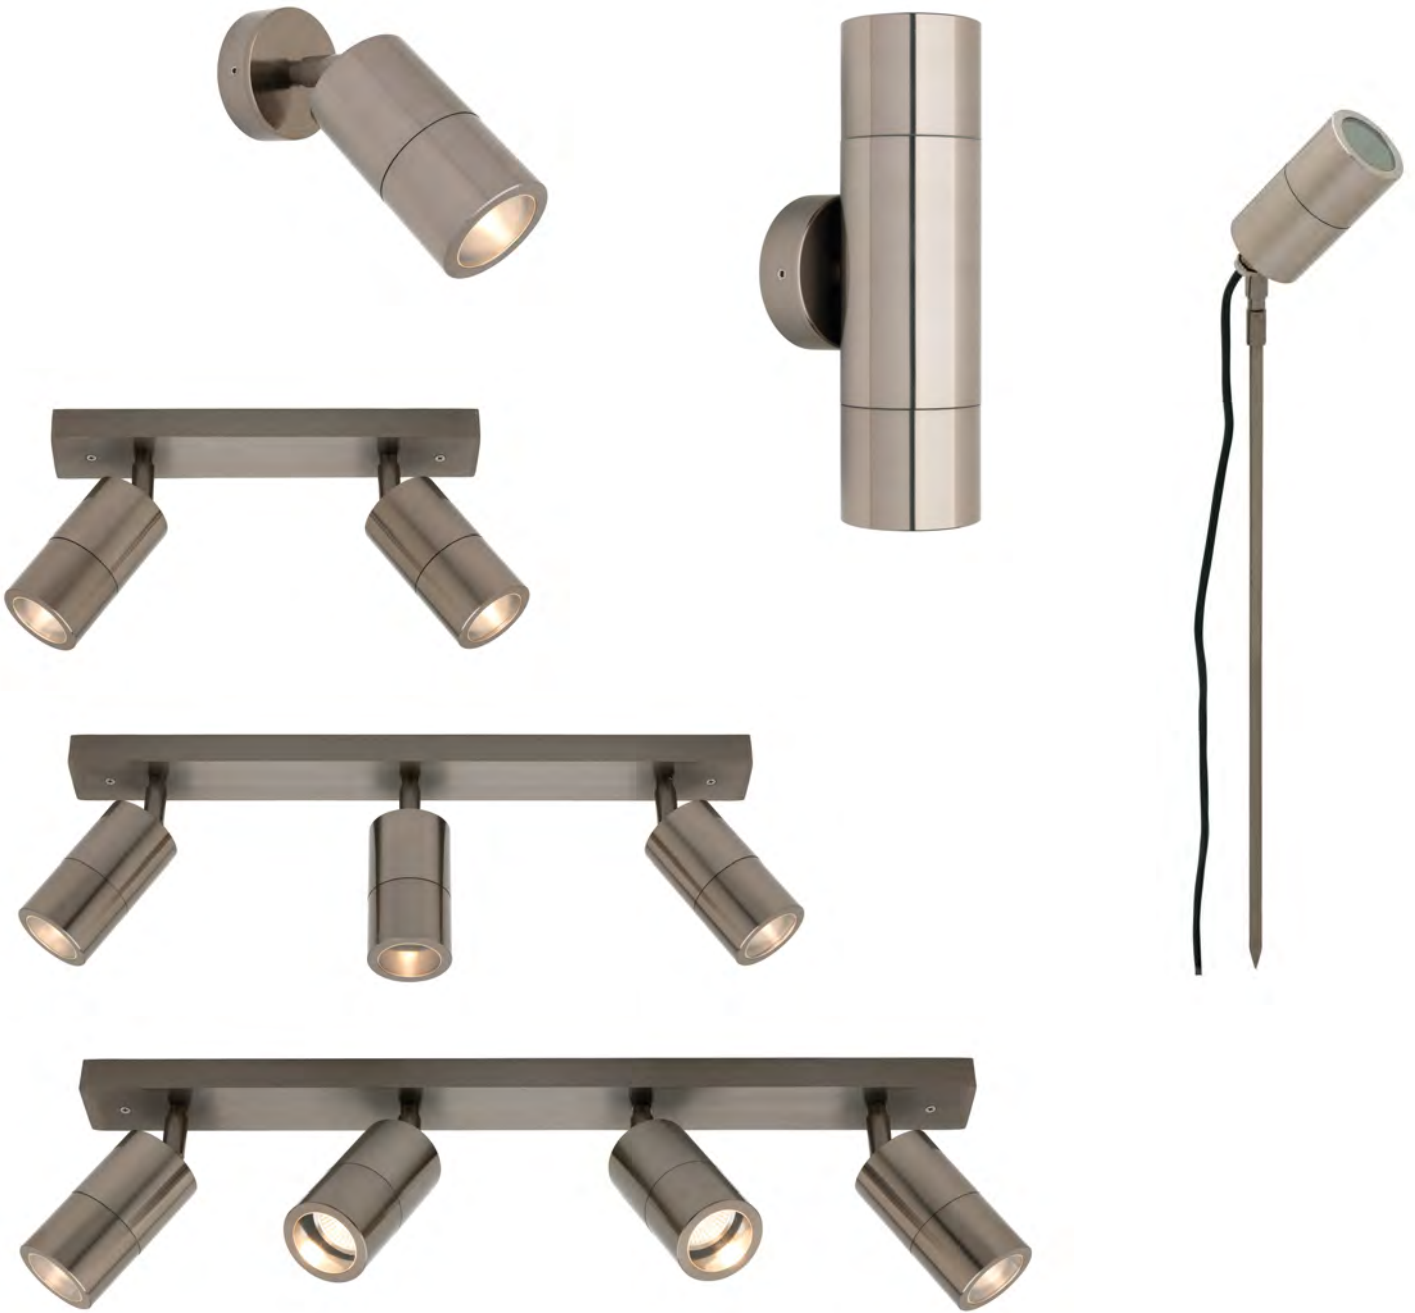

## Regina

IP  
44

Black finish | Silver finish | Opal acrylic lens

Vertical mount only

Model No	Description	Light Source	Dimensions	Comment
REG1E BLK, SLV	1lt Exterior Wall Light	40w ES Max	H: 253mm W: 125mm P: 114mm	Globe not included

### Rail Measurements

2lt R L: 300mm W: 50mm P: 25mm  
3lt R L: 500mm W: 50mm P: 25mm  
4lt R L: 640mm W: 50mm P: 25mm

Model No	Description	Light Source	Dimensions	Comment
STO1SBLK	1lt 12v Exterior Spike Light	1 x MR16 globe	H: 650mm W: 60mm P: 130mm	Globe not included
STO1WBLK	1lt Exterior Adjustable Wall Light	1 x GU10 globe	H: 160mm W: 68mm P: 160mm	Globe not included
STO2WBLK	2lt Exterior Wall Light	2 x GU10 globe	H: 205mm W: 68mm P: 86mm	Globes not included
STO2RBLK	2lt Exterior Rail	2 x GU10 globe	L: 360mm W: 60mm P: 170mm	Globes not included
STO3RBLK	3lt Exterior Rail	3 x GU10 globe	L: 560mm W: 60mm P: 170mm	Globes not included
STO4RBLK	4lt Exterior Rail	4 x GU10 globe	L: 700mm W: 60mm P: 170mm	Globes not included