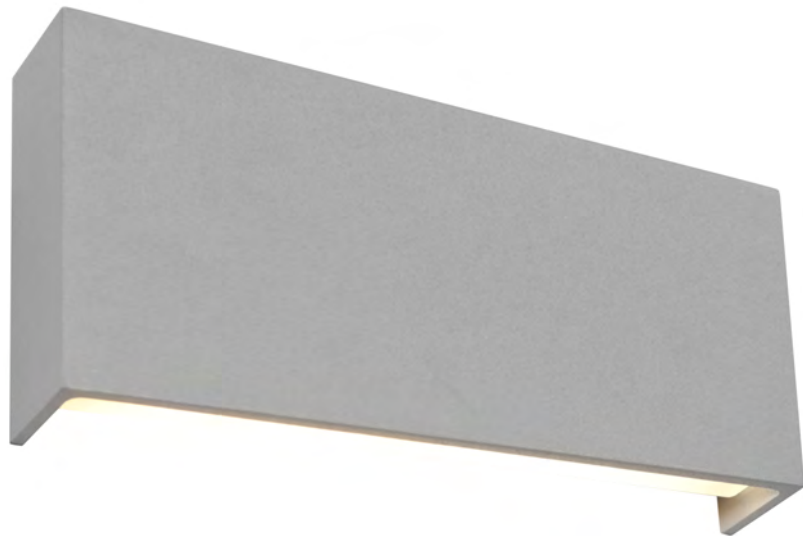

Fargo

Black finish | Silver finish | Frost/Clear acrylic lens

Model No	Description	Light Source	Lumens	Dimensions
FARG2E BLK, SLV	2lt LED Exterior Wall Light	2 x 5w SMD	545Lm	L: 180mm H: 90-80mm P: 35mm