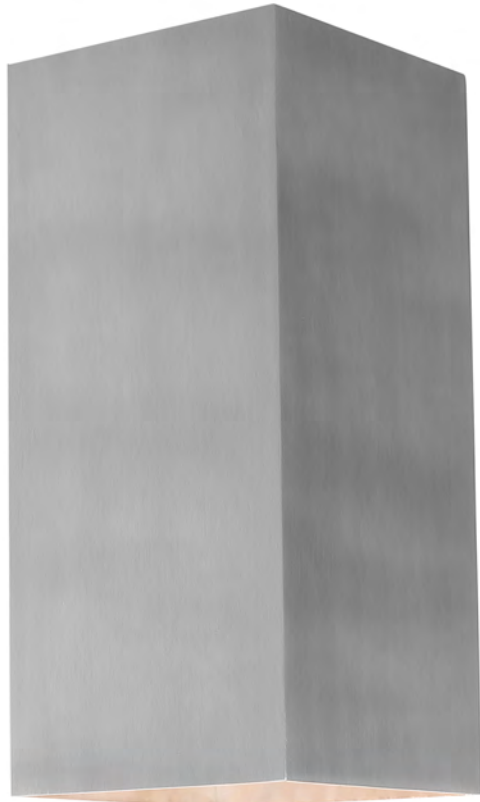

Busseton

Aluminium finish | Black finish

Model No	Description	Light Source	Lumens	Dimensions
BUSS2EALU	2lt LED Exterior Wall Light	2 x 3w COB	284Lm	H: 200mm W: 90mm P: 95mm
BUSS2EBLK	2lt LED Exterior Wall Light	2 x 3w COB	135Lm	H: 200mm W: 90mm P: 95mm