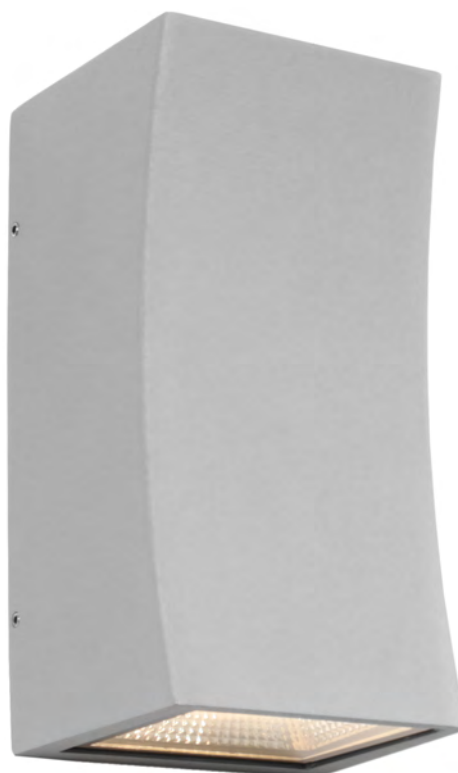

Ramada

Charcoal finish | Silver finish | Clear glass lens

Model No	Description	Light Source	Lumens	Dimensions
RAMA2E CHA, SLV	2lt LED Exterior Wall Light	2 x 5w COB	534Lm	H: 200mm W: 105mm P: 92mm