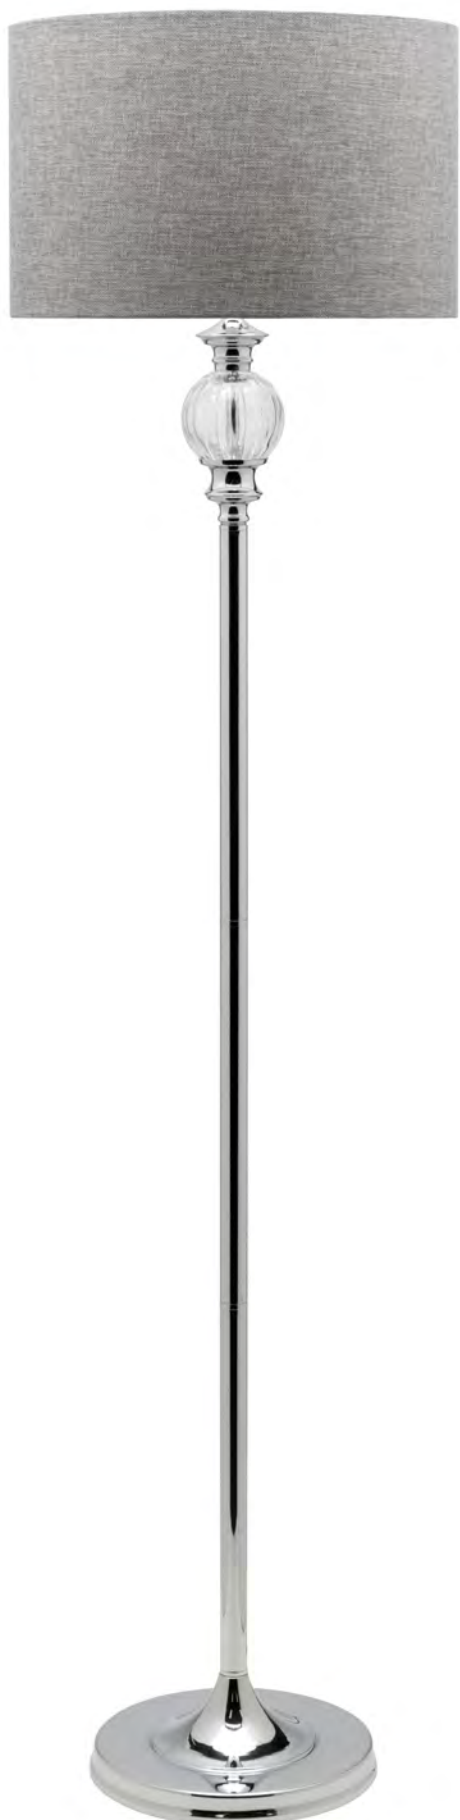

Beverly

Chrome finish | Decorative glass ball centre
Dark Grey Shade

Table Shade T: 305mm B: 305mm H: 230mm
Floor Shade T: 375mm B: 375mm H: 240mm

Model No	Description	Light Source	Dimensions	Comment
BEVE1TL	1lt Table Lamp	60w ES Max	H: 620mm	Globe not included
BEVE1FL	1lt Floor Lamp	60w ES Max	H: 1565mm	Globe not included