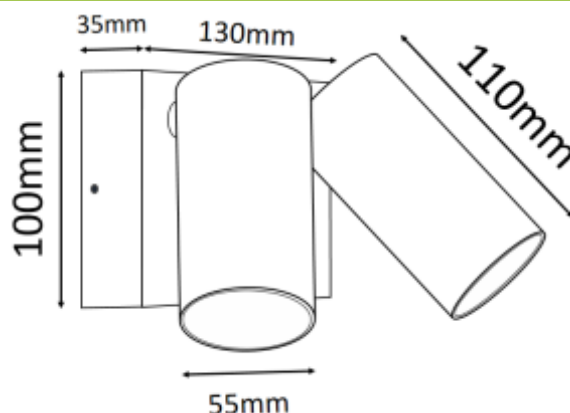

## Double Adjustable LED Spot Light

- Aluminium body
- Tempered glass diffuser
- Built in 2\*8w LED
- IP65

Model	3A-252
Watts	2*8W
Input Voltage	AC 240V 50/60Hz
Colour Temp.	3000K&4500K6000K
Lumens Output	1600lm
CRI	Ra>80
Beam Angle	60°
Size	110×130×100mm
Carton Size	10pcs/CTN
IP Grade	IP 65
Dimmable	No
Housing Colour	Matt Black/Matt White/Titanium