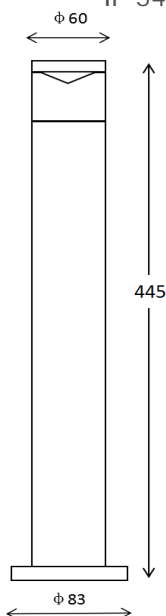

## Perspex Bollard Light

- Aluminium/SS316 body
- High grade perspex reflector lens
- 12V
- MR16 20W MAX
- IP54

Model	3A-5161 SS/BLK/TTM
Material	Aluminium/SS316 body
Finish Color	Black/Titanium/SS
Input Voltage	12V
Lamp Holder	MR16 20W MAX
Size	60*60*445 m m
Carton Size	10pcs/CTN
IP Grade	IP 54

**Matt Black**

**Titanium Anodized**

**316 Stainless Steel**

\* The information in this datasheet may be changed by 3A Lighting at any time without prior notice.