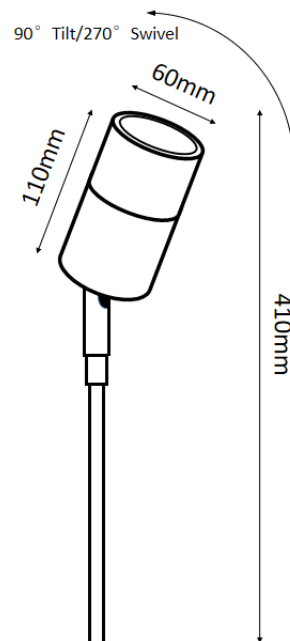

Single Adjustable Spike Light

- Copper body
- Tempered glass diffuser
- 12V
- MR16 20W MAX
- IP65

Model	3A-3222
Material	Solid copper body
Finish Color	Copper
Input Voltage	12V
Lamp Holder	MR16 20W MAX
Size	60*60*410mm
Carton Size	10pcs/CTN
IP Grade	IP 65