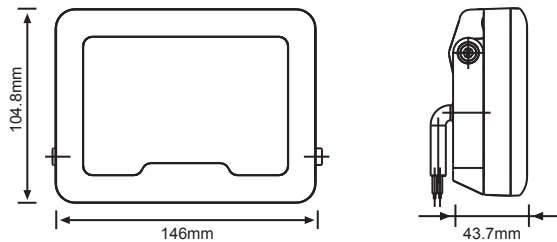

3000K

4000K

6500K

Model	LG155
Voltage	AC220-240V 50/60Hz
LED	SMD2835*40pcs
Lifespan	>30000Hrs
Dimension	146*43.7*104.8mm
Warranty	3 years
Carton	20pcs/CTN
Carton Size	L154*W48*H155CM
Weight	N.W:11.4KG G.W:12.5KG

SPECIFICATION

Model	Power	Fitting Color	CRI	IP	CCT	FLUX	Dimmable
LG155	20W	Black	>80	65	3000K/4000K/6500K	2000lm	No