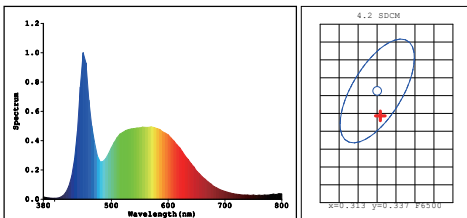

20W LG155 Tri-colour

FEATURES

- Die-cast Aluminium body, Frosted lens
- Tri-colour, 3000k/4000k/6500k tunable
- Bridgelux LED
- High lumen efficacy with 100lm/W
- Perfect internal structure for stable performance
- IP65 Weatherproof
- Robust body with IK08 rated
- Three-year-warranty
- 1.2M flex&plug fitted

3000K

4000K

6500K

Model	LG155
Voltage	AC220-240V 50/60Hz
LED	SMD2835*40pcs
Lifespan	>30000Hrs
Dimension	146*43.7*104.8mm
Warranty	3 years
Carton	20pcs/CTN
Carton Size	L154*W48*H155CM
Weight	N.W:11.4KG G.W:12.5KG

SPECIFICATION

Model	Power	Fitting Color	CRI	IP	CCT	FLUX	Dimmable
LG155	20W	Black	>80	65	3000K/4000K/6500K	2000lm	No