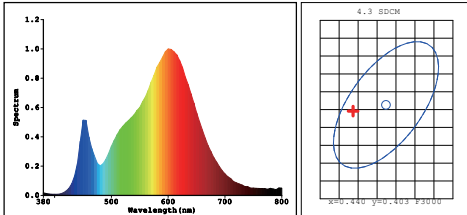

20W LG155 Tri-colour

FEATURES

- Die-cast Aluminium body, Frosted lens
- Tri-colour, 3000k/4000k/6500k tunable
- Bridgelux LED
- High lumen efficacy with 100lm/W
- Perfect internal structure for stable performance
- IP65 Weatherproof
- Robust body with IK08 rated
- Three-year-warranty
- 1.2M flex&plug fitted

3000K

4000K

6500K

Model	LG155
Voltage	AC220-240V 50/60Hz
LED	SMD2835*40pcs
Lifespan	>30000Hrs
Dimension	146*43.7*104.8mm
Warranty	3 years
Carton	20pcs/CTN
Carton Size	L154*W48*H155CM
Weight	N.W:11.4KG G.W:12.5KG

SPECIFICATION

Model	Power	Fitting Color	CRI	IP	CCT	FLUX	Dimmable
LG155	20W	Black	>80	65	3000K/4000K/6500K	2000lm	No