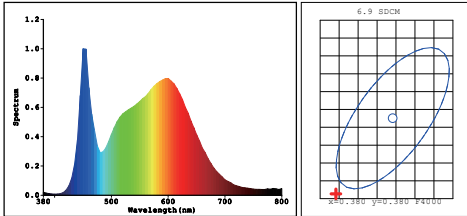

20W LG155 Tri-colour

FEATURES

- Die-cast Aluminium body, Frosted lens
- Tri-colour, 3000k/4000k/6500k tunable
- Bridgelux LED
- High lumen efficacy with 100lm/W
- Perfect internal structure for stable performance
- IP65 Weatherproof
- Robust body with IK08 rated
- Three-year-warranty
- 1.2M flex&plug fitted

3000K

4000K

6500K

Model	LG155
Voltage	AC220-240V 50/60Hz
LED	SMD2835*40pcs
Lifespan	>30000Hrs
Dimension	146*43.7*104.8mm
Warranty	3 years
Carton	20pcs/CTN
Carton Size	L154*W48*H155CM
Weight	N.W:11.4KG G.W:12.5KG

SPECIFICATION

Model	Power	Fitting Color	CRI	IP	CCT	FLUX	Dimmable
LG155	20W	Black	>80	65	3000K/4000K/6500K	2000lm	No