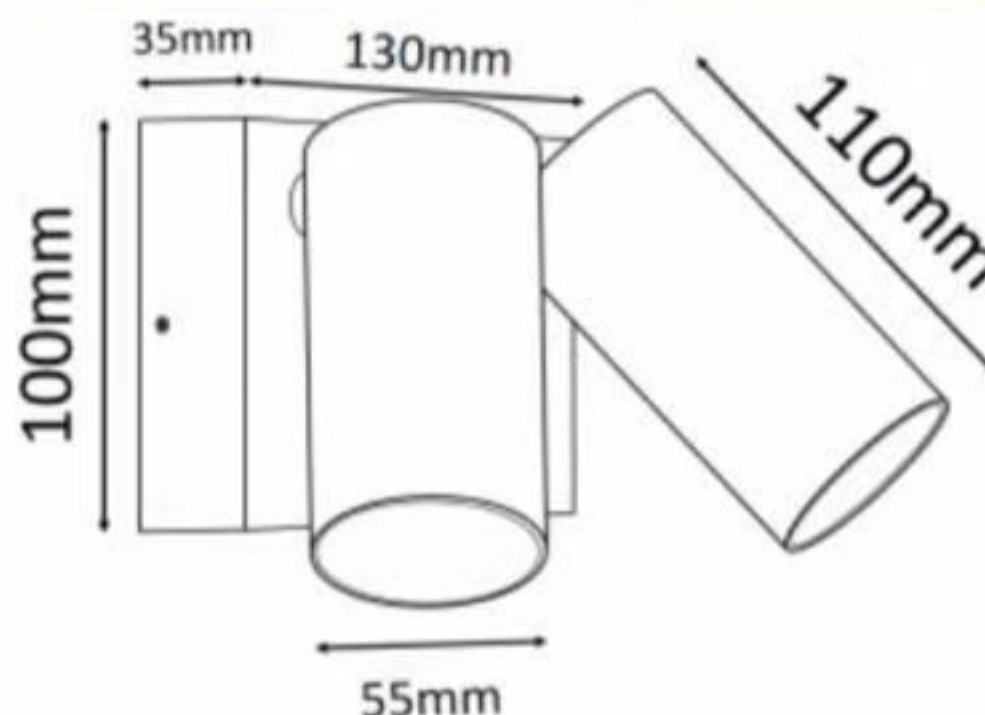

## Double Adjustable LED Spot Light

- Aluminium body
- Tempered glass diffuser
- Built in 2\*8w LED
- IP65

Model	3A-252
Watts	2*8W
Input Voltage	AC 240V 50/60Hz
Colour Temp.	3000K&4500K6000K
Lumens Output	1600lm
CRI	Ra>80
Beam Angle	60°
Size	110×130×100mm
Carton Size	10pcs/CTN
IP Grade	IP 65
Dimmable	No
Housing Colour	Matt Black/Matt White/Titanium