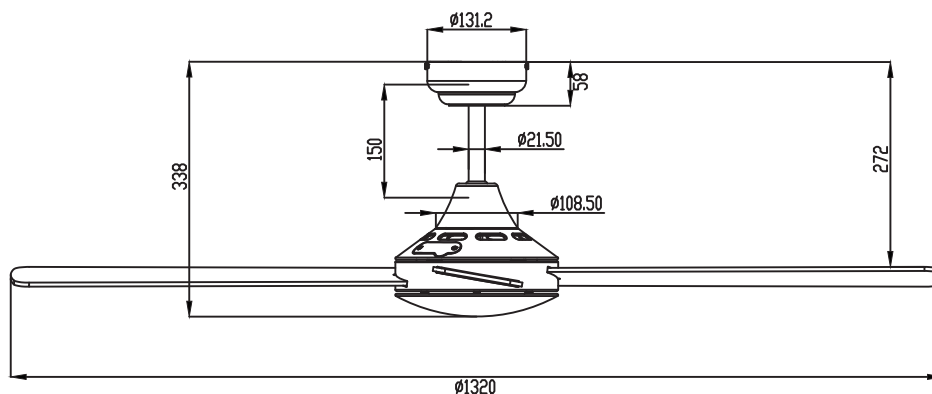

Technical Specification

Model	MP1248
Power	70W
Moter	AC
Voltage	185-265V/50Hz
Rotational Diameter	52"
No. Of blades	4
IP Grade	IP 20
Blade Pitch	12.5°
Colour	White/Black/Sliver
Carton Size	L61*W30.5*H32.5 1pc/CTN

Technical Specification

Model	MP1248-4-E27
Power	70W
Moter	AC
Voltage	185-265V/50Hz
Rotational Diameter	52"
No. Of blades	4
IP Grade	IP 20
Blade Pitch	12.5°
Colour	White/Black/Sliver
Carton Size	L61*W30.5*H32.5 1pc/CTN

Technical Specification

Model	MP1248-4-LED
Power	70W
Moter	AC
Voltage	185-265V/50Hz
Rotational Diameter	52"
No. Of blades	4
Colour Temp.	3000K/4000K/6500K
Lumens Output	1320lm/1440lm/1440lm
Blade Pitch	12.5°
IP Grade	IP 20
Colour	White/Black/Sliver
Carton Size	L61*W30.5*H32.5 1pc/CTN