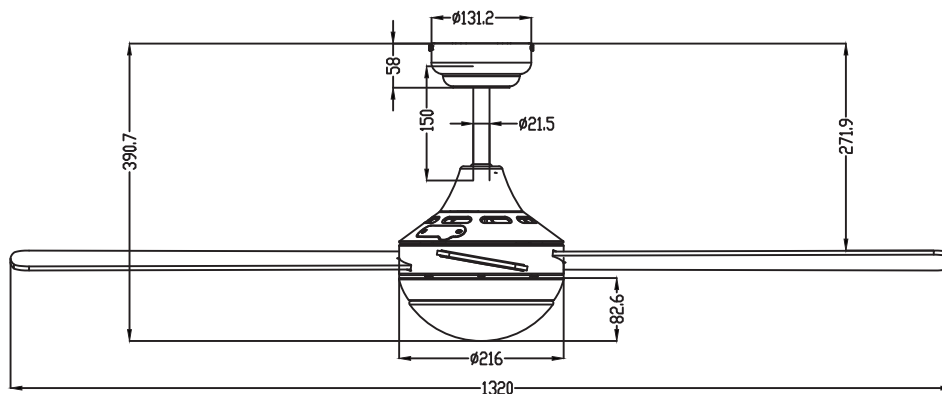

Technical Specification

Model	MP1248
Power	70W
Moter	AC
Voltage	185-265V/50Hz
Rotational Diameter	52"
No. Of blades	4
IP Grade	IP 20
Blade Pitch	12.5°
Colour	White/Black/Sliver
Carton Size	L61*W30.5*H32.5 1pc/CTN

Technical Specification

Model	MP1248-4-E27
Power	70W
Moter	AC
Voltage	185-265V/50Hz
Rotational Diameter	52"
No. Of blades	4
IP Grade	IP 20
Blade Pitch	12.5°
Colour	White/Black/Sliver
Carton Size	L61*W30.5*H32.5 1pc/CTN

Technical Specification

Model	MP1248-4-LED
Power	70W
Moter	AC
Voltage	185-265V/50Hz
Rotational Diameter	52"
No. Of blades	4
Colour Temp.	3000K/4000K/6500K
Lumens Output	1320lm/1440lm/1440lm
Blade Pitch	12.5°
IP Grade	IP 20
Colour	White/Black/Sliver
Carton Size	L61*W30.5*H32.5 1pc/CTN