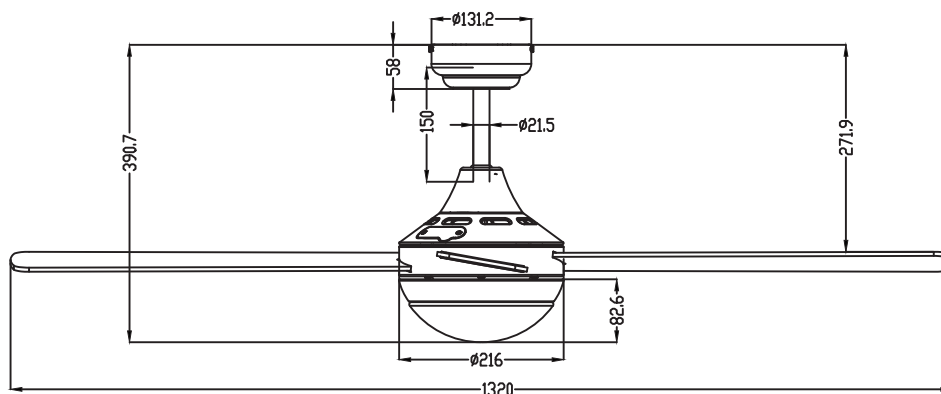

Technical Specification

Model	MP1248-4-E27
Power	70W
Moter	AC
Voltage	185-265V/50Hz
Rotational Diameter	52"
No. Of blades	4
IP Grade	IP 20
Blade Pitch	12.5°
Colour	White/Black/Sliver
Carton Size	L61*W30.5*H32.5 1pc/CTN

Technical Specification

Model	MP1248-4-LED
Power	70W
Moter	AC
Voltage	185-265V/50Hz
Rotational Diameter	52"
No. Of blades	4
Colour Temp.	3000K/4000K/6500K
Lumens Output	1320lm/1440lm/1440lm
Blade Pitch	12.5°
IP Grade	IP 20
Colour	White/Black/Sliver
Carton Size	L61*W30.5*H32.5 1pc/CTN