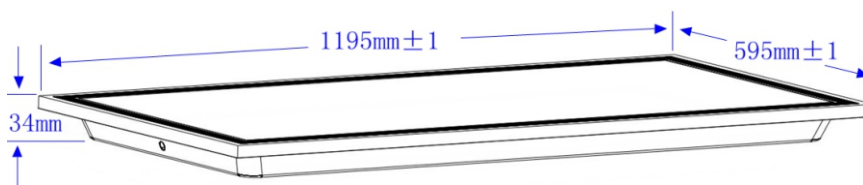

72W LED PANEL LIGHT 1200X600mm

Product Features

- Commercial grade quality and design
- Made with LM-80 certified SMD LED chips
- Long life span with low power consumption
- With separate driver and Australian standard plug

Technical Specification

Model	LPB new 72W 1200X600
Watts	72W
Input Voltage	AC 220-240V 50/60Hz
Colour Temp.	1CCT: 4000K/6000K
Lumens Output	5760lm
CRI	Ra>80
Beam Angle	100°
Size	1195X295X34mm
Cutout	UGR>19
IP Grade	IP 20
Dimmable	NO
Housing Colour	White
Carton Size	1275x630x180 mm(6PCS)