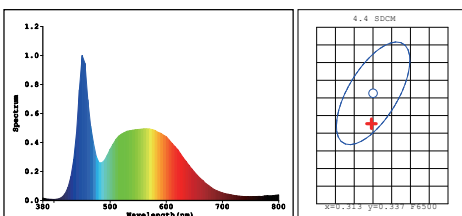

30W LG155 Tri-colour

FEATURES

- Die-cast Aluminium body, Frosted lens
- Tri-colour, 3000k/4000k/6500k tunable
- Bridgelux LED
- High lumen efficacy with 100lm/W
- Perfect internal structure for stable performance
- IP65 Weatherproof
- Robust body with IK08 rated
- Three-year-warranty
- 1.2M flex&plug fitted

3000K

4000K

6500K

Model	LG155
Voltage	AC220-240V 50/60Hz
LED	SMD2835*64pcs
Lifespan	>30000Hrs
Dimension	146*43.7*104.8mm
Warranty	3 years
Carton	18pcs/CTN
Carton Size	L60.8*W22.1*H30.8CM
Weight	N.W:14.4KG G.W:15.8KG

SPECIFICATION

Model	Power	Fitting Color	CRI	IP	CCT	FLUX	Dimmable
LG155	30W	Black	>80	65	3000K/4000K/6500K	3000lm	No