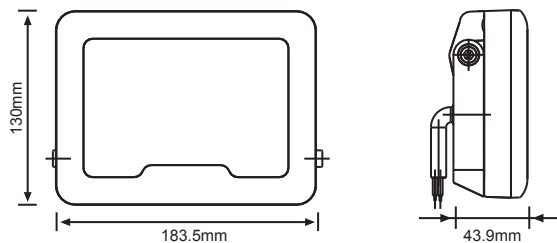

3000K

4000K

6500K

Model	LG155
Voltage	AC220-240V 50/60Hz
LED	SMD2835*64pcs
Lifespan	>30000Hrs
Dimension	146*43.7*104.8mm
Warranty	3 years
Carton	18pcs/CTN
Carton Size	L60.8*W22.1*H30.8CM
Weight	N.W:14.4KG G.W:15.8KG

SPECIFICATION

Model	Power	Fitting Color	CRI	IP	CCT	FLUX	Dimmable
LG155	30W	Black	>80	65	3000K/4000K/6500K	3000lm	No