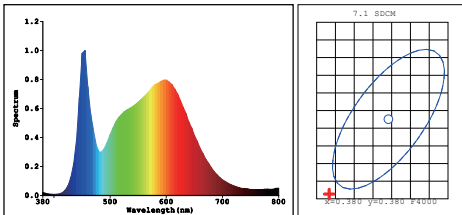

30W LG155 Tri-colour

FEATURES

- Die-cast Aluminium body, Frosted lens
- Tri-colour, 3000k/4000k/6500k tunable
- Bridgelux LED
- High lumen efficacy with 100lm/W
- Perfect internal structure for stable performance
- IP65 Weatherproof
- Robust body with IK08 rated
- Three-year-warranty
- 1.2M flex&plug fitted

3000K

4000K

6500K

Model	LG155
Voltage	AC220-240V 50/60Hz
LED	SMD2835*64pcs
Lifespan	>30000Hrs
Dimension	146*43.7*104.8mm
Warranty	3 years
Carton	18pcs/CTN
Carton Size	L60.8*W22.1*H30.8CM
Weight	N.W:14.4KG G.W:15.8KG

SPECIFICATION

Model	Power	Fitting Color	CRI	IP	CCT	FLUX	Dimmable
LG155	30W	Black	>80	65	3000K/4000K/6500K	3000lm	No