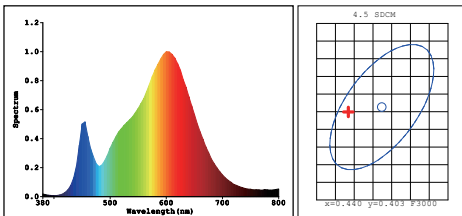

30W LG155 Tri-colour

FEATURES

- Die-cast Aluminium body, Frosted lens
- Tri-colour, 3000k/4000k/6500k tunable
- Bridgelux LED
- High lumen efficacy with 100lm/W
- Perfect internal structure for stable performance
- IP65 Weatherproof
- Robust body with IK08 rated
- Three-year-warranty
- 1.2M flex&plug fitted

3000K

4000K

6500K

Model	LG155
Voltage	AC220-240V 50/60Hz
LED	SMD2835*64pcs
Lifespan	>30000Hrs
Dimension	146*43.7*104.8mm
Warranty	3 years
Carton	18pcs/CTN
Carton Size	L60.8*W22.1*H30.8CM
Weight	N.W:14.4KG G.W:15.8KG

SPECIFICATION

Model	Power	Fitting Color	CRI	IP	CCT	FLUX	Dimmable
LG155	30W	Black	>80	65	3000K/4000K/6500K	3000lm	No